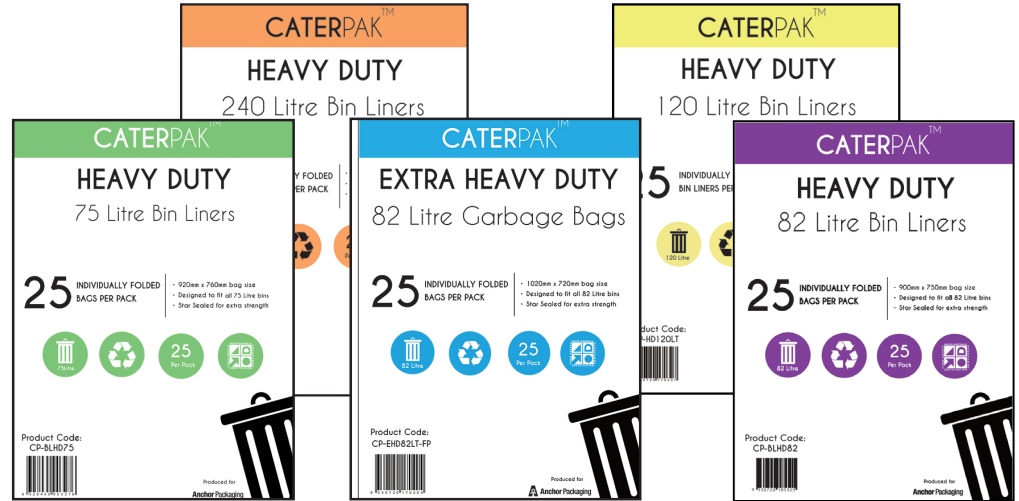

CATERPAK™ Garbage bags

Flat Pack Bin Liners