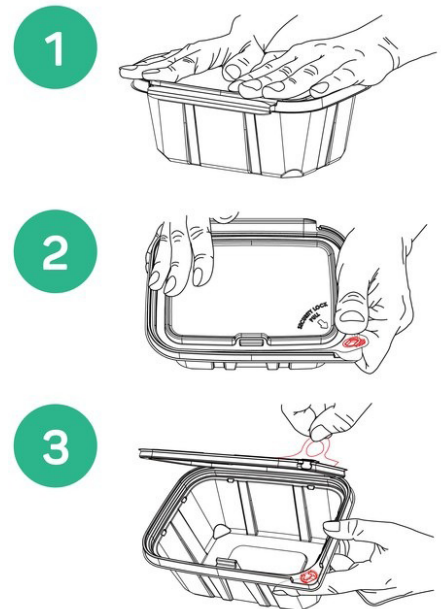

100% Post Consumer Recycled Material

Suitable for cold food

Strong & Durable

Reusable

HACCP Accredited