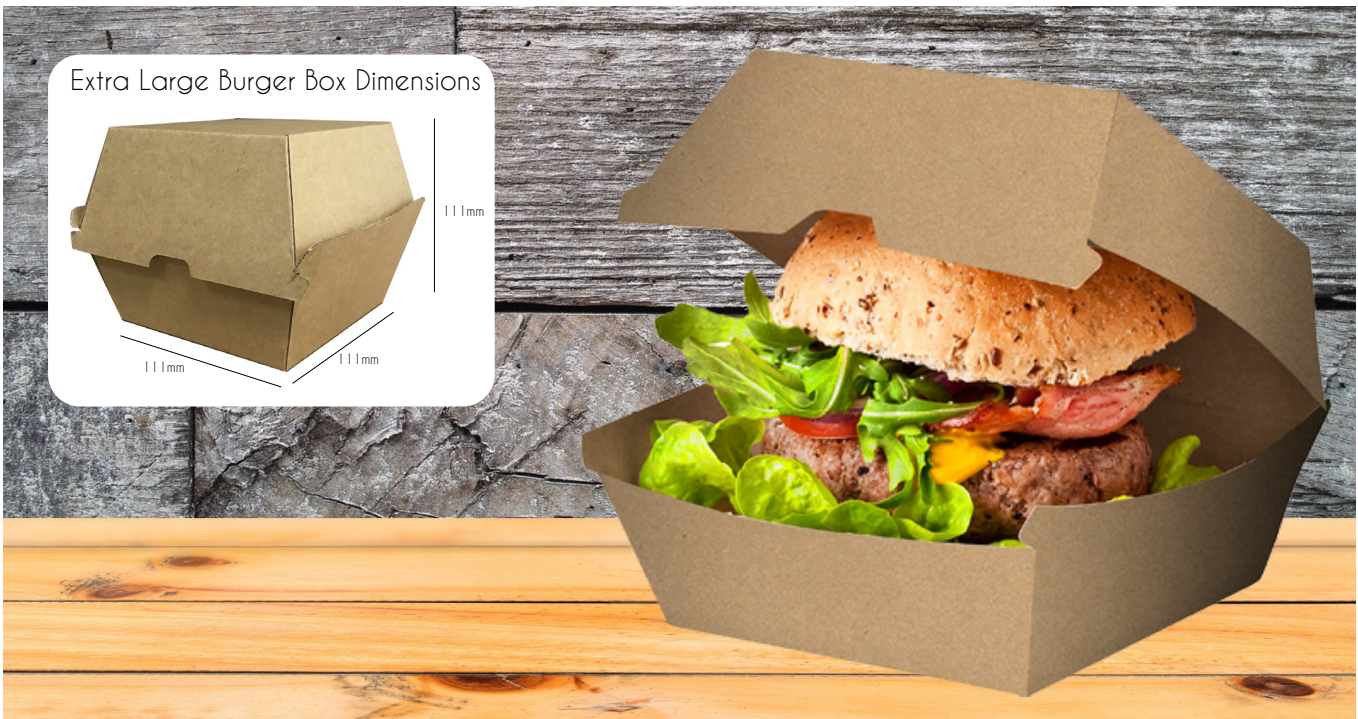

BetaBoard™ Food Trays

Tray 1

Tray 2

Tray 3

Tray 4

Tray 5

CODE	DESCRIPTION	DIMENSIONS	MATERIAL	CARTON QTY	SLEEVE QTY
APBBT1	BetaBoard™ Tray 1	139mm x 91mm x 50mm	Brown Corrugate Paper	500	50
APBBT2	BetaBoard™ Tray 2	178mm x 178mm x 45mm	Brown Corrugate Paper	240	60
APBBT3	BetaBoard™ Tray 3	180mm x 134mm x 45mm	Brown Corrugate Paper	240	60
APBBT4	BetaBoard™ Tray 4	152mm x 228mm x 45mm	Brown Corrugate Paper	240	60
APBBT5	BetaBoard™ Tray 5	255mm x 179mm x 58mm	Brown Corrugate Paper	100	50