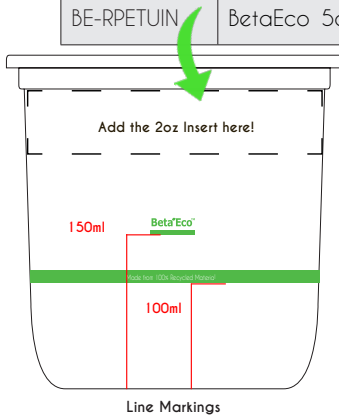

CODE	DESCRIPTION	DIMENSIONS	MATERIAL	CARTON QTY	SLEEVE QTY
BE-RPETGU7.5	BetaEco Green Line Stemless U Shape 7.5oz (220ml) Cup	Ø 95mm	RPET	1000	50
BE-RPETGU10	BetaEco Green Line Stemless U Shape 10oz (295ml) Cup	Ø 95mm	RPET	1000	50
BE-RPETGU12	BetaEco Green Line Stemless U Shape 12oz (360ml) Cup	Ø 95mm	RPET	1000	50
BE-RPETGU16	BetaEco Green Line Stemless U Shape 16oz (475ml) Cup	Ø 95mm	RPET	1000	50
BE-RPETUDL	BetaEco Dome Lid (no hole) to suit U Shape Cups	Ø 96mm	RPET	1000	50
BE-RPETUDLX	BetaEco Dome Lid X Slot hole to suit U Shape Cups	Ø 96mm	RPET	1000	50
BE-RPETUFL	BetaEco Flat Lid (no hole) to suit U Shape Cups	Ø 96mm	RPET	1000	50
BE-RPETUIN	BetaEco 5oz Insert for U Shape Cups	Ø 95mm	1000	50