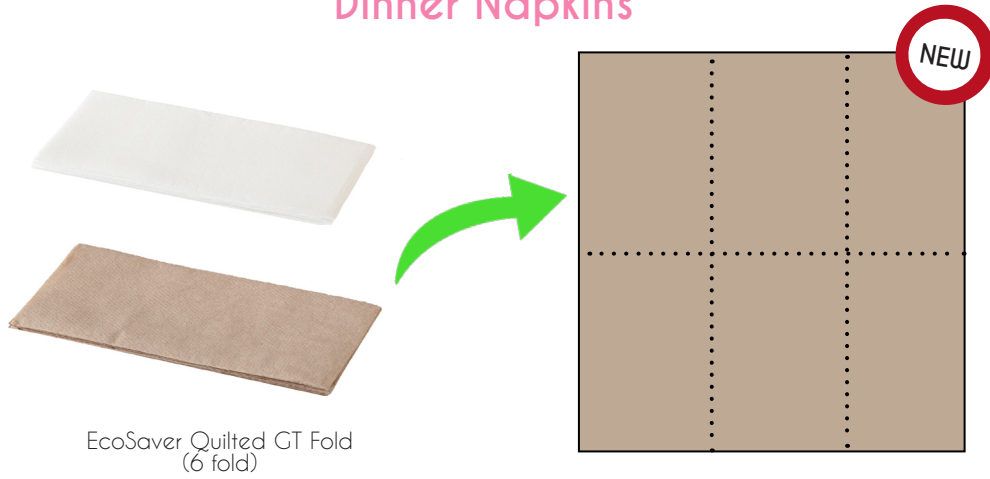

Culinaire™ Dinner Napkins